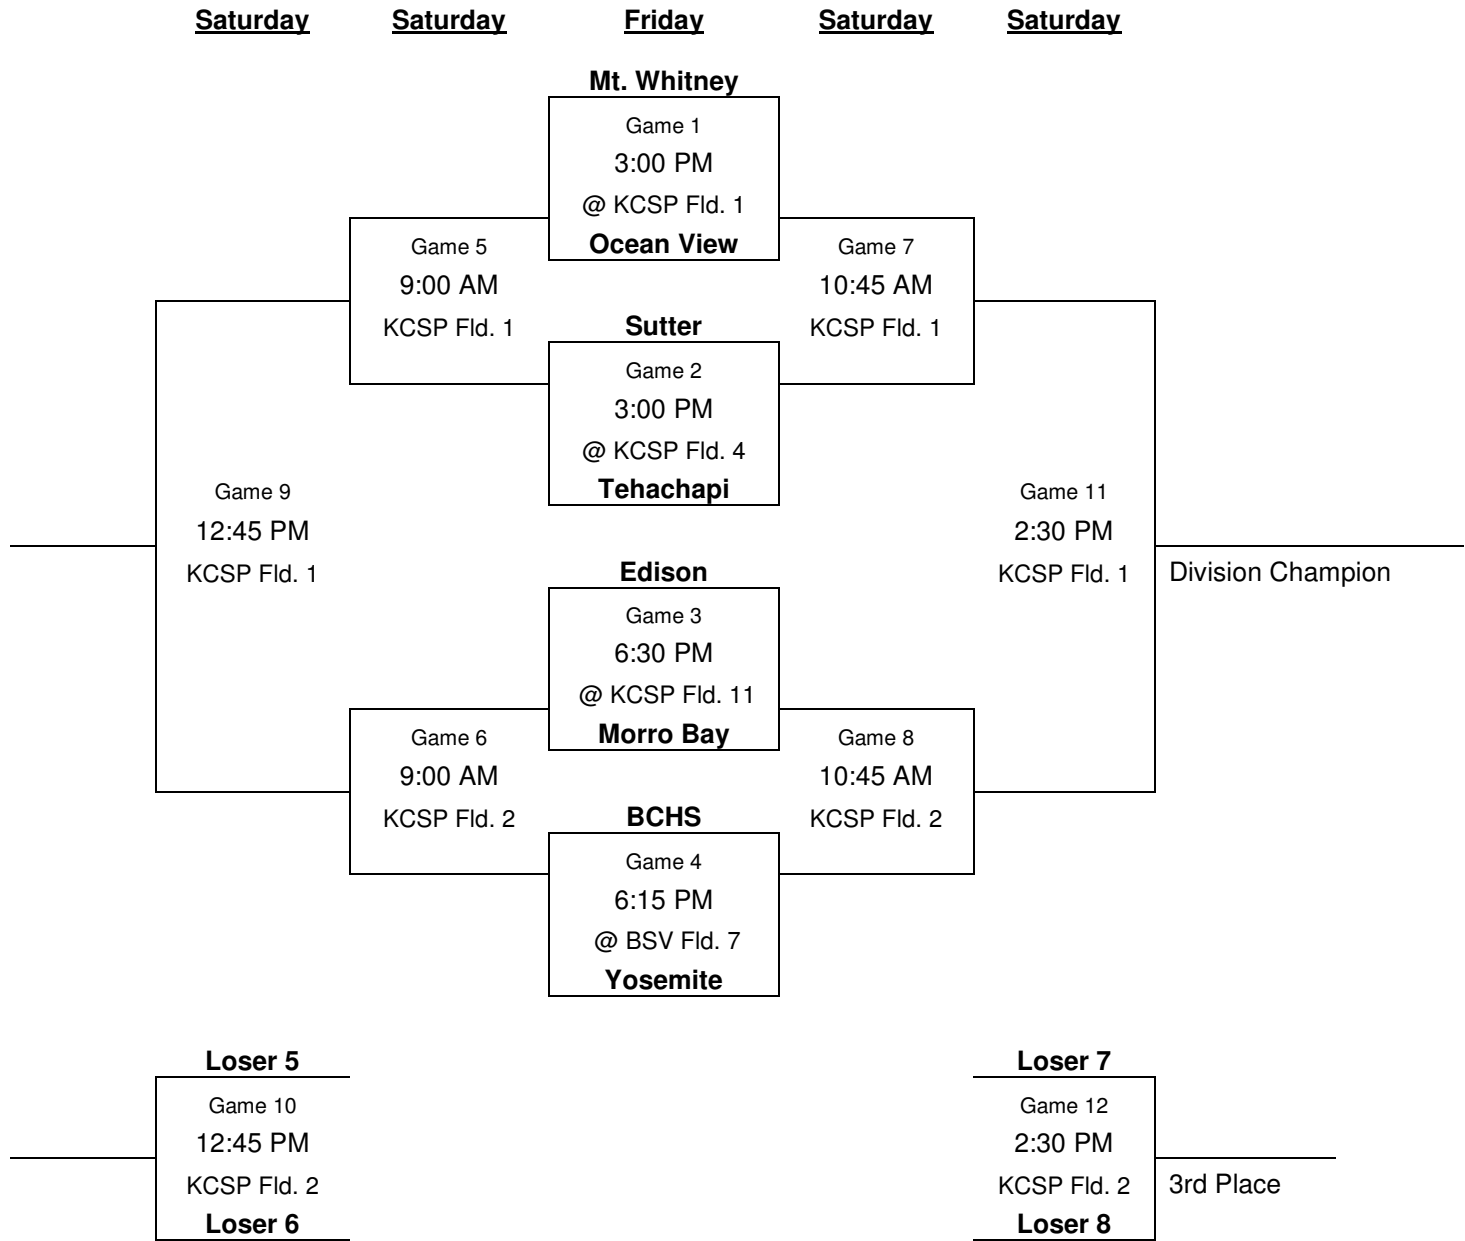

Girls Gold A

40 minute halves/10 minute halftime/2x10 minute golden-goal OT/PKs.

Top of bracket wears white jerseys or by mutual agreement.

Trophies: 1st, 2nd & 3rd/Individual Awards: 1st